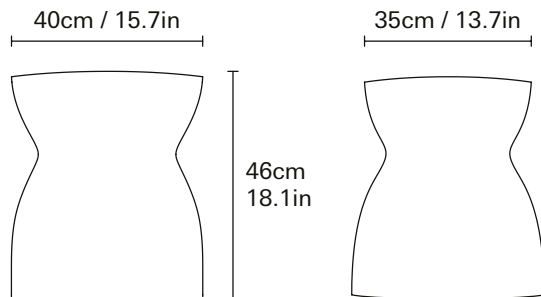

Seating
Cusi pouf
K405Mn

Cusi pouf

Materials:

Frame Upholstered in either customer's own material or leather (COM/COL) or in a choice of leathers or fabrics.

List Price in COM/COL	€	425
List Price in Fabric:	€	633
List Price in Leather:	€	725

**List Price doesn't include taxes and shipping

Quantity of fabric required: 1.3m x 1.40m

Quantity of leather required: Leather: 2m²

NET weight: 10kg; in cardboard packaging: 12kg; in OSB box: 16kg

Dimensions in OSB panels box: L55 D45 H55 cm